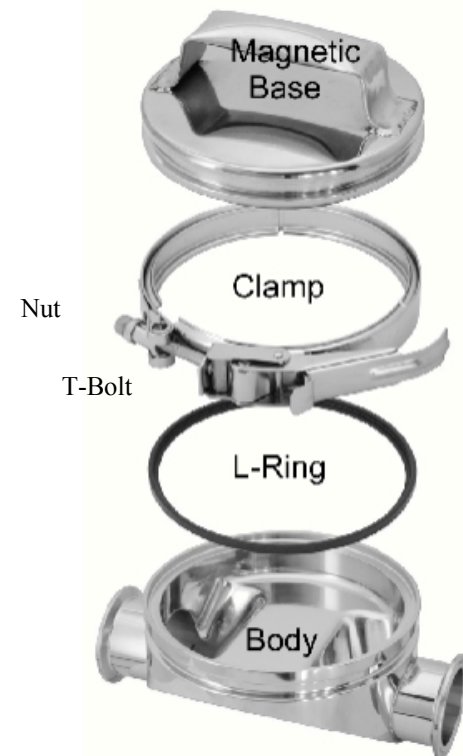

Distributor: Baldewein Company

Phone: 847-455-1686
Fax: 847-455-1706
Toll Free: 800-424-5544
info@baldeweinco.com

CESCO PART NUMBERS

MODEL	115		125			135		
LINE SIZE	1.5"- 2"	2.5"- 3"	1.5" - 2"	2.5"- 3"	4"	1.5" - 2"	2.5"- 3"	4"
MAGNET	MB650	MB850	MB650	MB850	MB850	MF650-400	MF850-518	MF850-675
CLAMP	CL650	CL850L	CL650L	CL850	CL850L	CL650	CL850	CL850L
T-Bolt	TB300	TB300-100	TB300-100	TB300-100	TB300-100	TB300	TB300	TB300
Nut	TN312	TN312-024	TN312-024	TN312-024	TN312-024	TN312	TN312	TN312
BODY	BD650	BD850-425	BD650-400	BD850-518	BD850-675	BD650-400	BD850-518	BD850-675
BASE	-----	-----	-----	-----	-----	BT650	BT850	BT850
L-RING	LR650-?	LR850-?	LR650-?	LR850-?	LR850-?	LR650-?	LR850-?	LR850-?

? = MATERIAL TYPE **B** = FDA BUNA-N, **E** = FDA EPDM, **V** = FDA VITON, **TC** = USDA TEFLON COATED BUNA-N